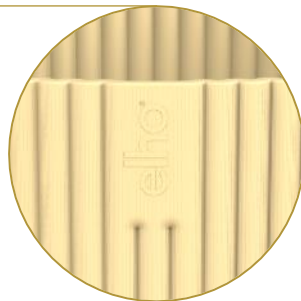

new premium logo engraving