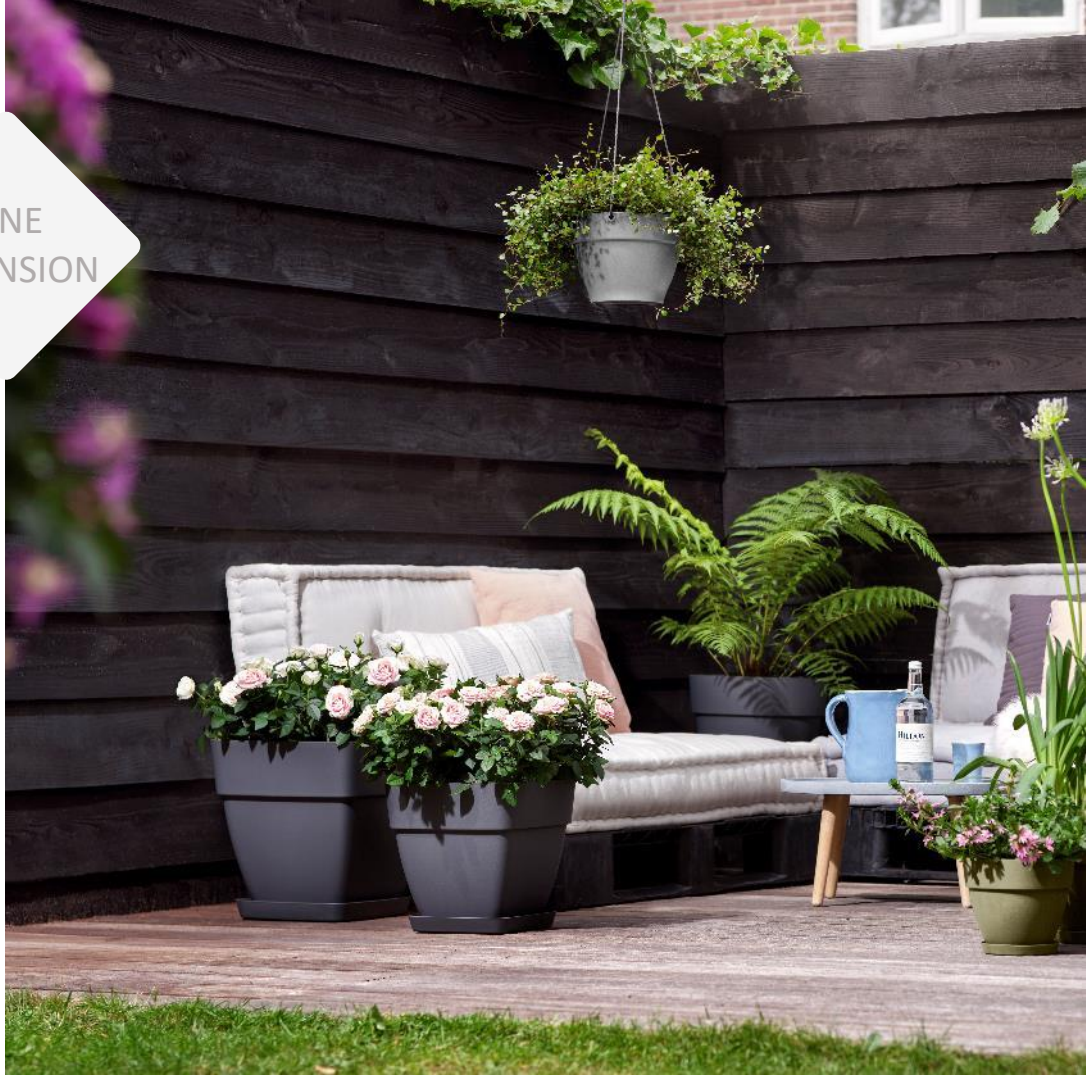

LINE
EXTENSION

Vibria campana

SQUARE POTS
HANGING BASKET

outdoor

elho®
give Room to Nature

VIBIA CAMPANA

This family has a classic but contemporary look with its slightly rounded body, still subtle and perfectly suited to voluptuous and outgoing plants.

Made with a rough, high-quality texture, available in soothing, natural tones that fit perfectly with the natural vibe of nowadays gardens.

for whom?

A big target audience with a classic garden style / taste
They like to renew their pottery every season.
For those who look for more natural looking qualitative pots for an accessible price.
Perfectly fitting the old Torino style group.

VIBIA CAMPANA SQUARE

Elegant, romantic but contemporary new shapes made from rough, high quality material in natural soothing tones.

Made with recycled materials

Rough texture available in variety of colours